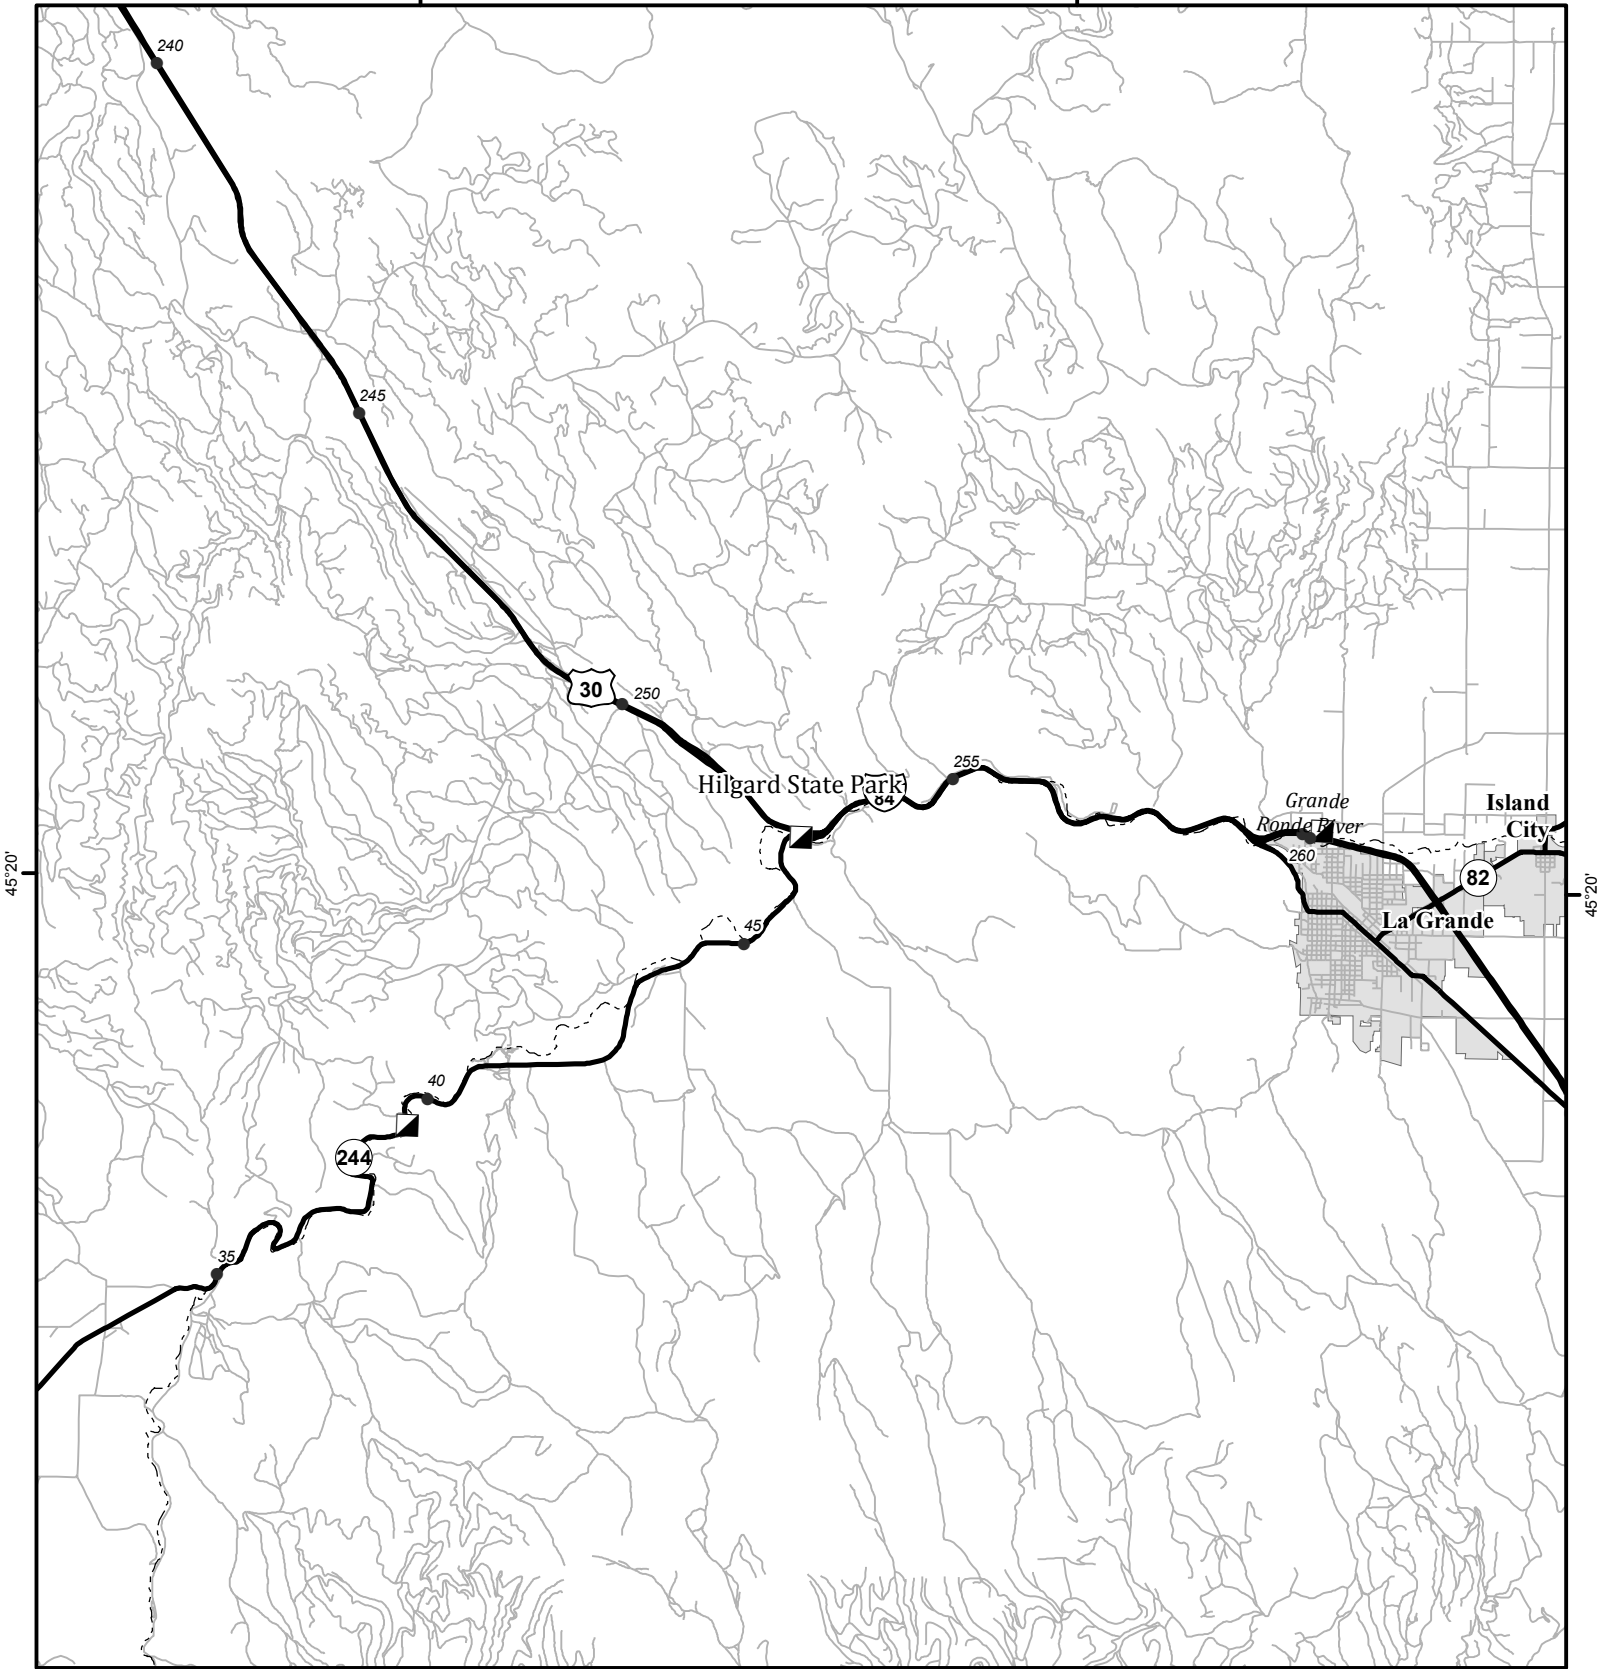

-118°20'

-118°10'

45°20'

45°20'

-118°20'

-118°10'

Oregon Vicinity & Major Highways

- Mileposts
- ▣ Fire Camp
- Rivers
- T2S R37E S31**
- N 45.341974°**
- W -118.233704°**
- Address:**
- , OR, 97**

Directions:
 From N:
 From S:
 From E:
 From W:

Type: